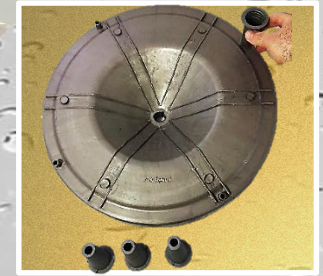

POULTRY FEEDER

22 KG

Emhplast

POULTRY FEEDERS

*opaque
cone*

*transparent
cone*

NEW DESIGN
NEW COLORS

01.814