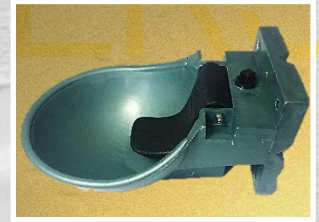

Emhplast

CATTLE DRINKERS

01.081

01.077

NEW DESIGN
NEW COLORS

AUTOMATIC
DRINKERS

1,8 LT