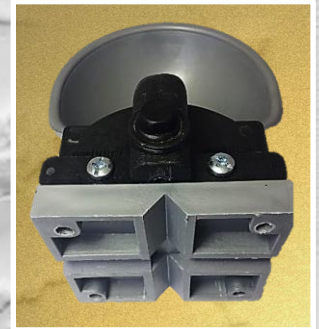

NEW DESIGN
NEW COLORS

AUTOMATIC
DRINKERS

1,8 LT